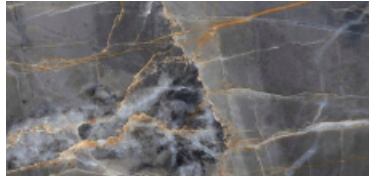

Pietra Grafite
#7402

Mojave
#8751

Grayed Oak
#5791

Large Format Tile Colors 24" x 48"

#20
OF

* Mantel option B, special order kitchen/bathroom backsplash, and shower surrounds.

Pianetto Kenai White
#HT00001