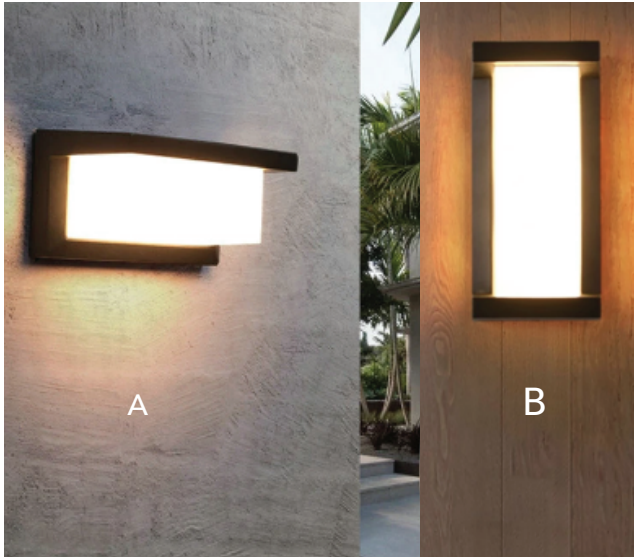

Anodized

Black

Modern LED Garden Porch Patio Lighting
Body Color: Black
Styles: A, B

#MLG01

LED Outdoor Corridor Wall Sconce
Body Color: White, Black

#MLG02

LED Wall Light Outdoor/Indoor
Body Colors: White, Black