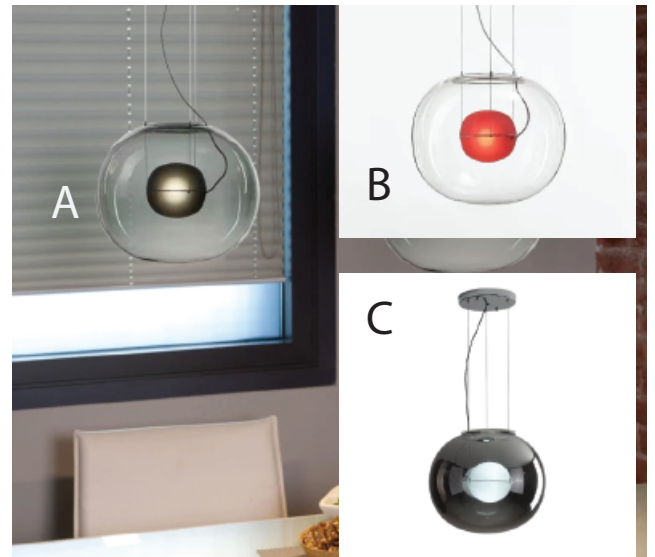

Minimalist Art Glass Ball
Shade Color: Smoke Gray, Red, Black
Style: A, B, C

#PT15O

SMK1

RD08

BK05