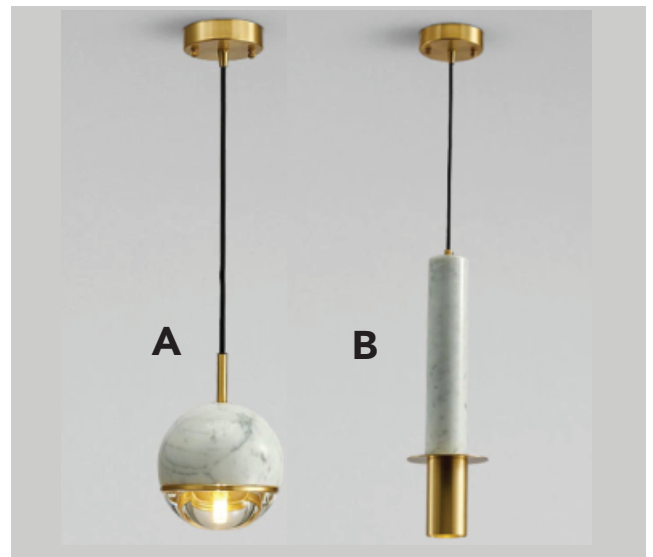

Single Head Marble Lamp
Body Color: Gold / White Marble
Style: A, B

#PT4D

WT06